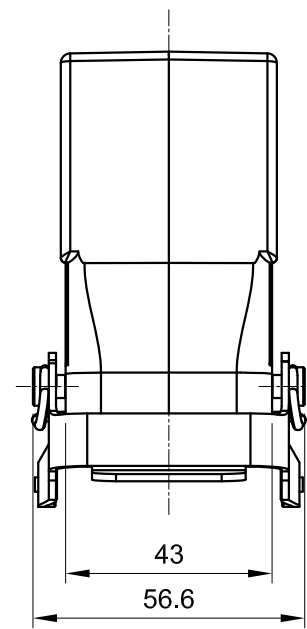

B

B

C

C

D

D

 InKonn (Suzhou) Electric Technology Co.,Ltd.	 All Dimensions in mm Original Size DIN A4	Date 2021-02-13	Drawing No. TC3803188	Rev. A00	Scale 1:1.5
	Type Name HMB24-HCTC-DL/S-M40	Part No. 10 12 024 1424	Created by Shuxu Huang	Checked by Yiyi Luo	Page 1/1

1

2

3

4

5

6