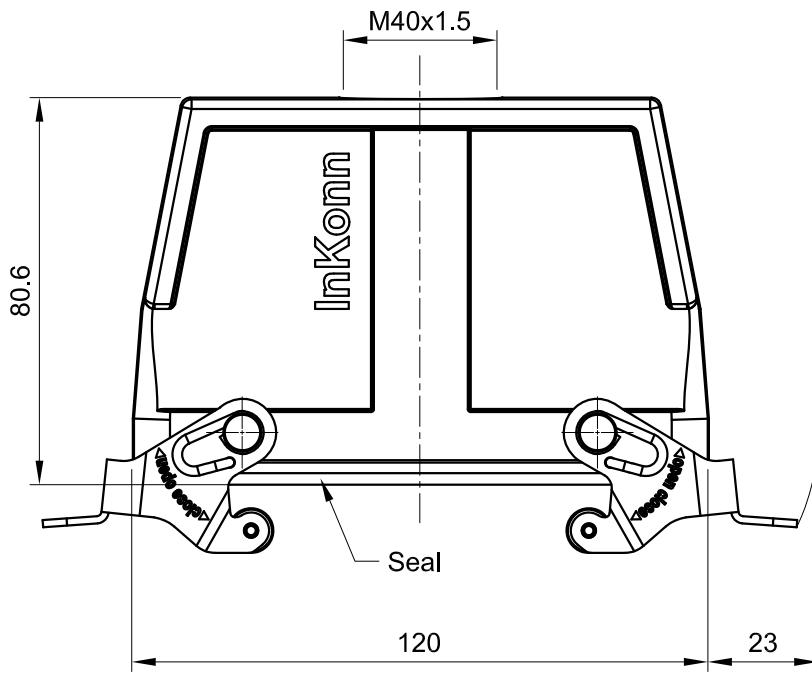

B

B

C

C

D

D

 InKonn (Suzhou) Electric Technology Co.,Ltd.	 All Dimensions in mm Original Size DIN A4	Date 2021-02-13	Drawing No. TC3803188	Rev. A00	Scale 1:1.5
	Type Name HMB24-HCTC-DL/S-M40	Part No. 10 12 024 1424	Created by Shuxu Huang	Checked by Yiyi Luo	Page 1/1